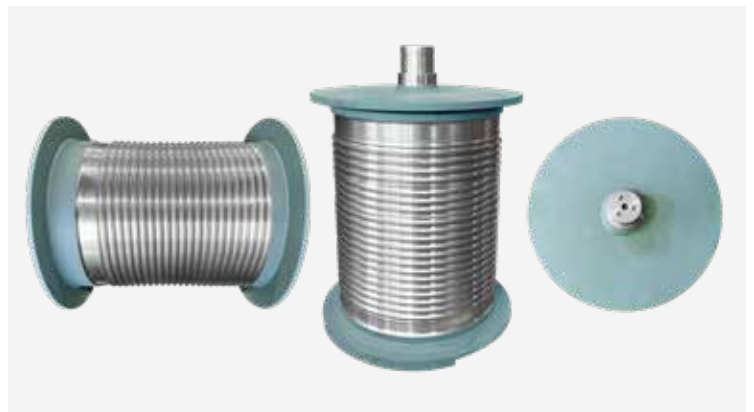

Crane components – manufactured In-house

Running Wheels, Brakes, Hook Blocks and Rope Drums

Crane Components

Construction and Manufacturing of crane components according to customer specifications in standard and special design.

We offer you i.a.:

- **Rotatable Hook Blocks (mechanically or motor-driven) for loads from 5t to 400t**
- **Rope Drums**
- **Crane Wheels with or without Gear Rim**
- **Wheelsets driven or non-driven**
- **Lamella Hooks**
- **Load Hook Suspensions**
- **Gear Parts (pinions, pinion shafts)**
- **Drum and Disc Brakes**