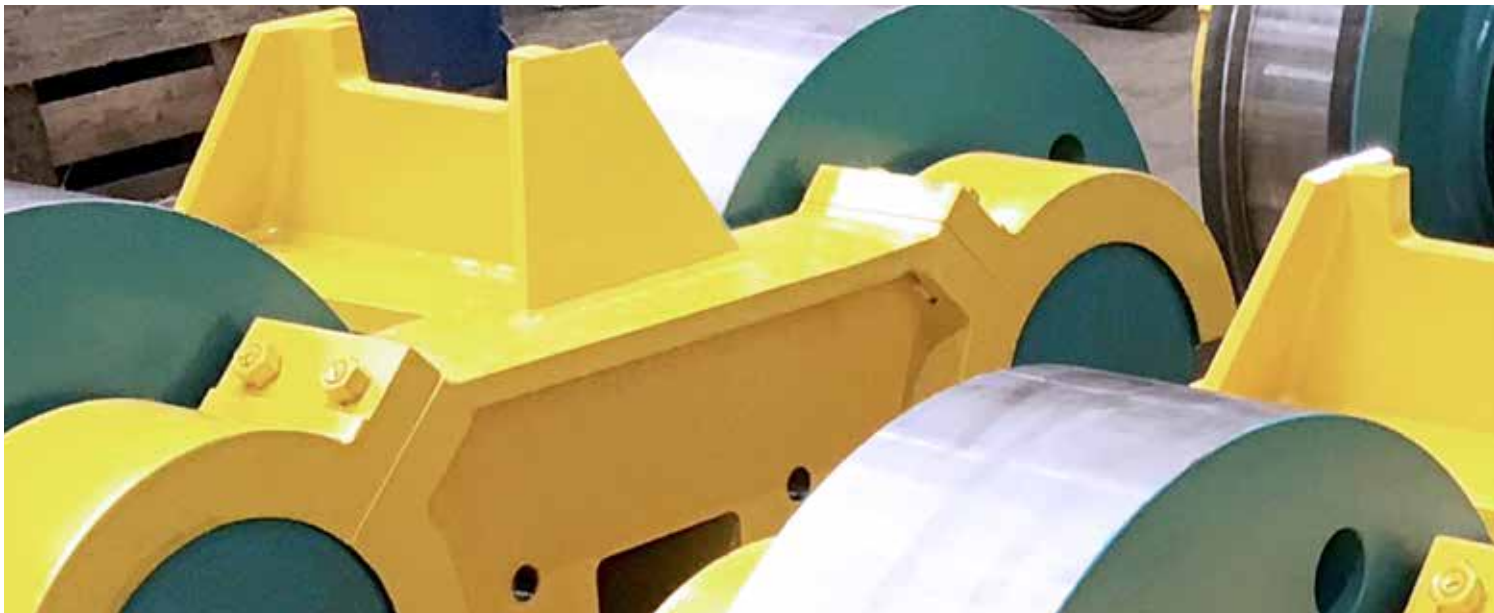

Krankkomponenten aus eigener Fertigung

Laufträder, Bremsen, Unterflaschen und Seiltrommeln